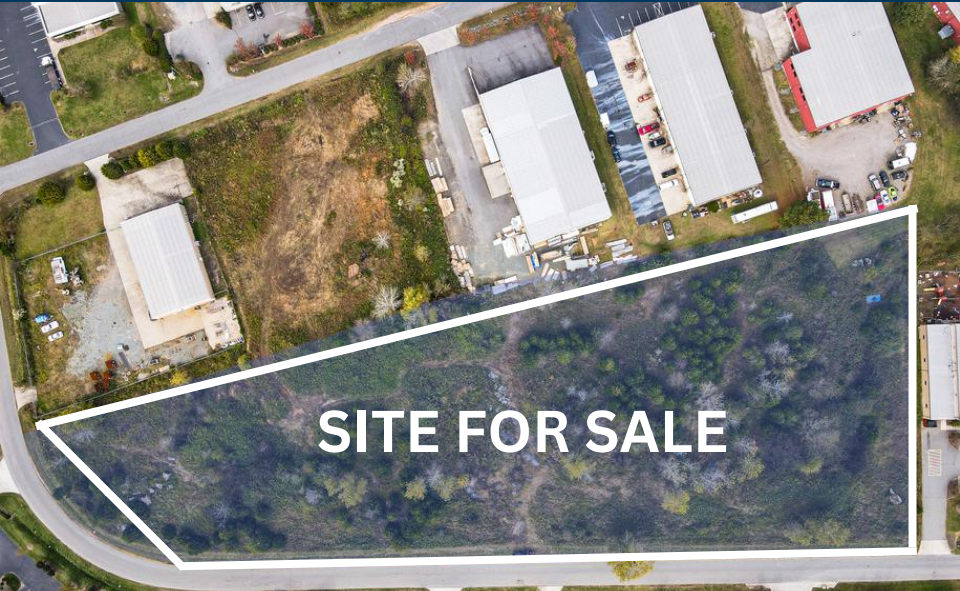

4430 MOTORSPORTS DR. SW, CONCORD, NC 28027

SITE FOR SALE

FOR SALE:
\$525,800

4430 Motorsports Dr. SW, CONCORD, NC 28027
Parcel ID:55187646060000

- FOR SALE: \$525,800 / \$110,000 PER ACRE
- 4.78 ACRES
- ZONING: I -1
- UTILITIES AT SITE
- PARCEL LOCATED IN MOTORSPORTS INDUSTRIAL PARK
- IDEAL FOR OWNER/USER OR INVESTOR LOOKING FOR DEVELOPMENT OPPORTUNITY
- EASY ACCESS TO HWY 49 AND I-85

4430 MOTORSPORTS DR. SW, CONCORD, NC 28027

Relevant public documents:

- [City of Concord Sewer Allocation Policy](#)
- [Table of Uses](#)
- [Planning Department](#)
- [Water and Sewer Authority of Cabarrus County](#)